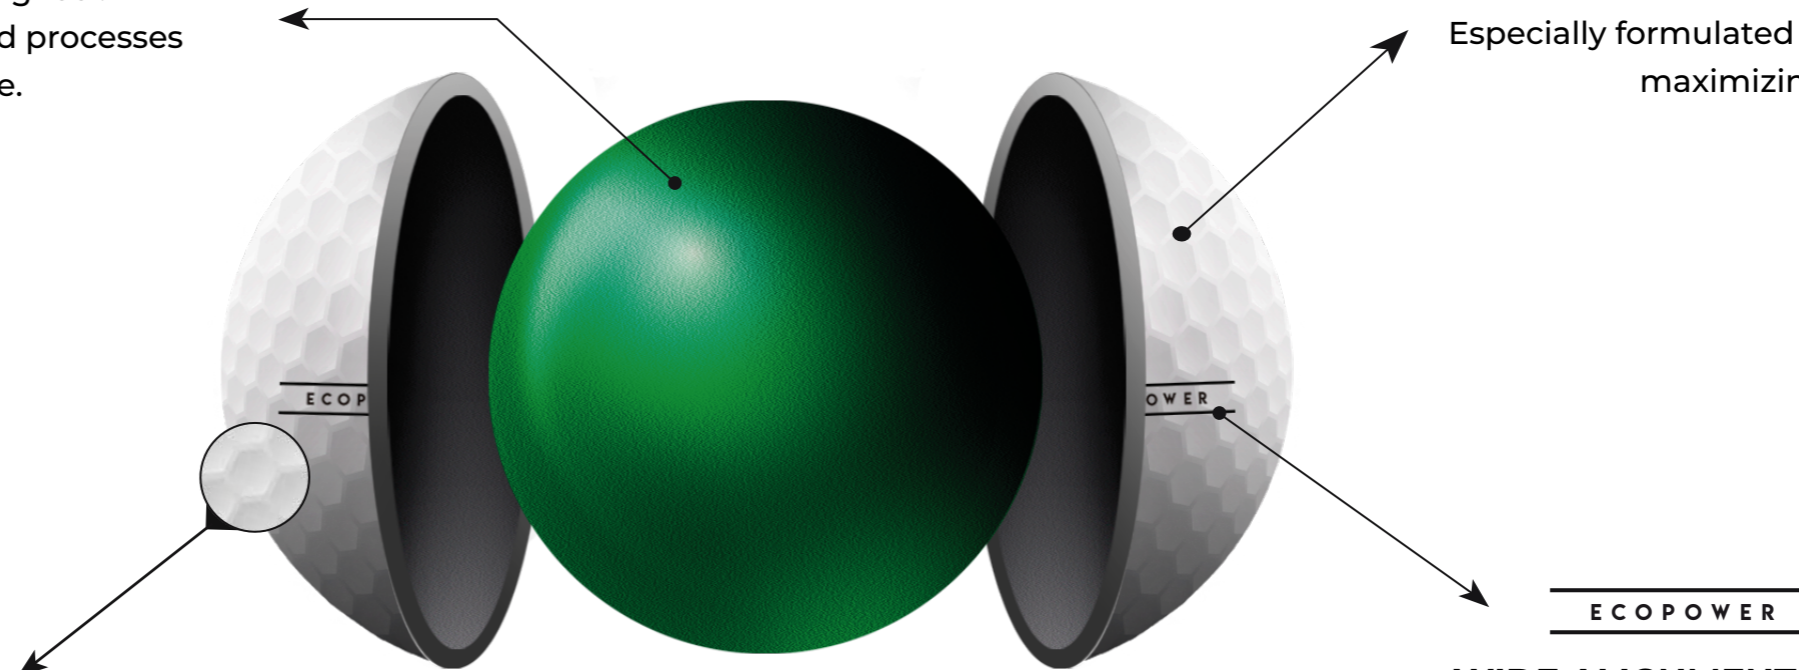

**100% RECYCLED
CORE MATERIAL**

ECOPOWER SPECIFICATIONS

**FEEL THE POWER
OF THE GREENEST BALL**

100% RECYCLED CORE

Maximum distance without sacrificing feel.
Feel the power of ecofriendly material and processes
without sacrificing performance.

SOFT SURLYN COVER

Enhances feel and short game grip and control.
Especially formulated for increased feel while
maximizing distance.

BEE PANEL DIMPLES

For a high and forgiving trajectory
flight.

WIDE ALIGNMENT LINES

For increased accuracy while aiming.

BALL MODEL	COLORS	CORE DIMENSION	WEIGHT (Gr) / DIAMETER (mm)	COMPRESSION	FLIGHT	COR	CORE TYPE	DIMPLE NUMBER / DIMPLE TYPE	COVER
REPLAY GOLF ECOPOWER (2Pcs)	Yellow/ White	1,52" / 38.6 mm	≤ 45,93 / ≥ 42,67	85+/-5	High trajectory flight	0,70-0,74	100% Recycled Polibutadene	352 / Bee-Panel Pattern	Soft Surlyn